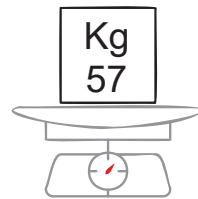

Wave strip

DESIGNED BY
LAB23

Materiali / Materials / Matériaux / Materiales

ACCIAIO INOX / STAINLESS STEEL
ACIER INOXYDABLE / ACERO INOXIDABLE

ACCIAIO / STEEL
ACIER / ACERO

Colore / Colour / Couleur / Color