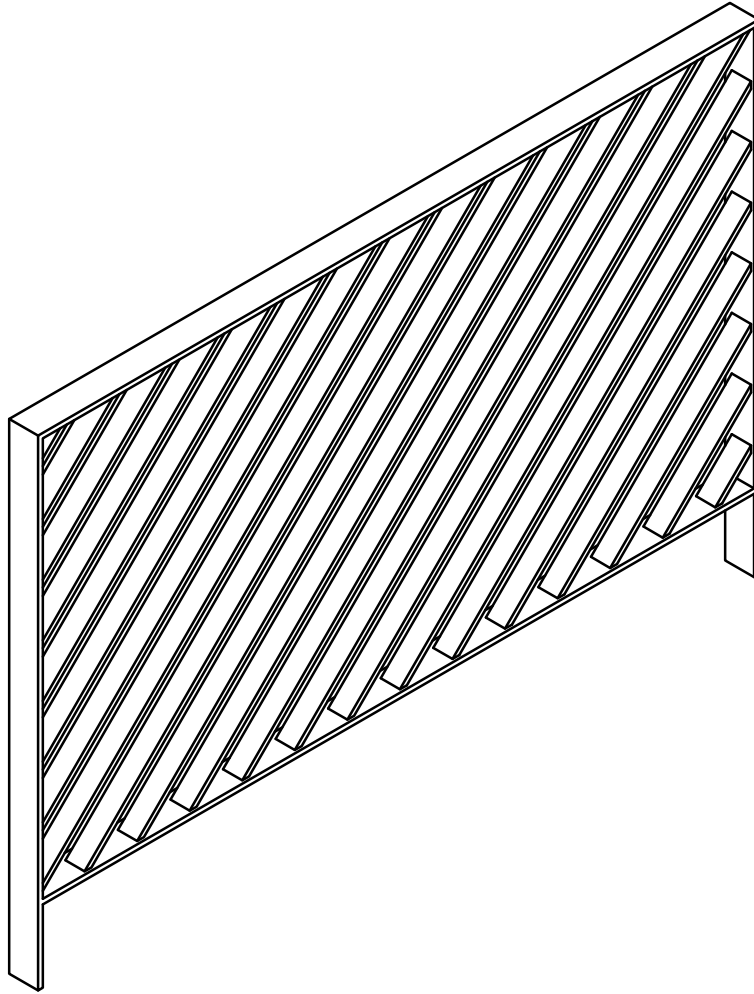

45 barrier

DESIGNED BY —
STÉPHANE CHAPELET

NEW

PAINTED STEEL

1000 mm

60 mm

1500 mm