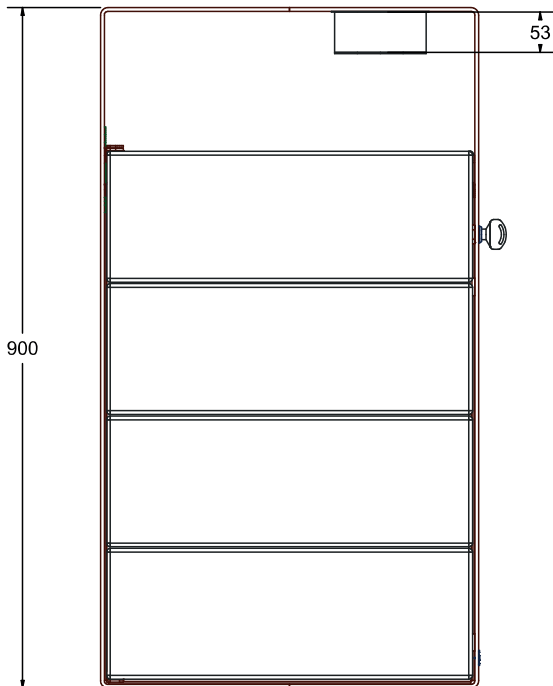

LAB23

MAX DIMENSIONS

Height : 900 mm

Length: 500 mm

Width: 250 mm

Capacity: 70 Lt

LITTER BIN

Ei gh rt

www.lab23.it
info@lab23.it
Tel +39 041 54 09 697

LAB23

MAX DIMENSIONS

Height : 900 mm

Length: 500 mm

Width: 250 mm

Capacity: 70 Lt

LITTER BIN

The litter bin EIGHT is available in two variants: the first one has a door made completely of steel, which can be customised with any types of logo by laser cutting, the second variety has a steel door and a wooden panel, a multilayer Okumè panel treated with natural waterproof oils.

On the upper part of the supporting structure is housed an ashtray made by molding a sheet steel,

th.10/10, to which is welded a network of holes D. 5 mm useful to put out the cigarettes.

Emptying the container is done by a release through a bayonet locking system.