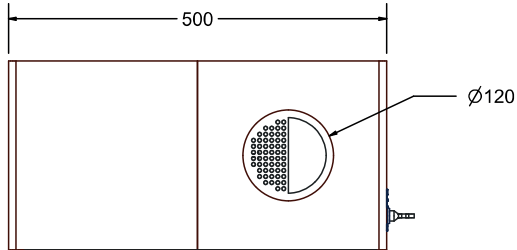

LAB23

MAX DIMENSIONS

Height : 900 mm

Length: 500 mm

Width: 250 mm

Capacity: 70 Lt

LITTER BIN

Ei gh rt

www.lab23.it
info@lab23.it
Tel +39 041 54 09 697

LAB23

MAX DIMENSIONS

Height : 900 mm

Length: 500 mm

Width: 250 mm

Capacity: 70 Lt

LITTER BIN